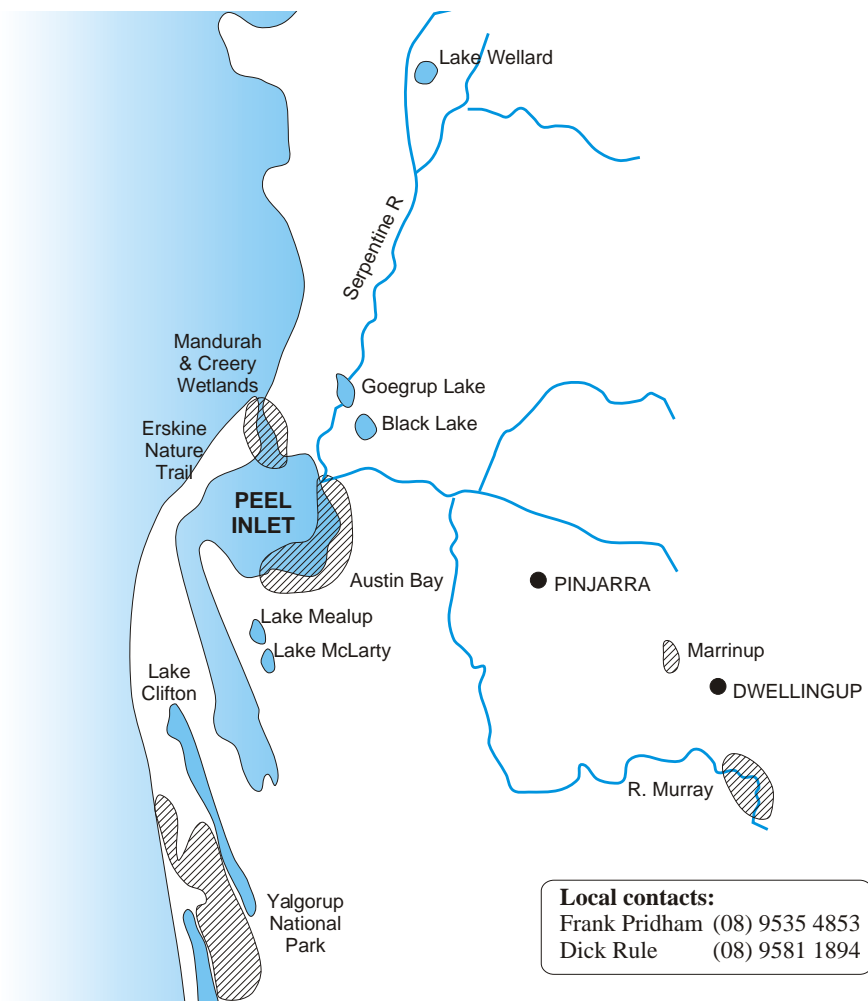

Prepared by Birds Australia
Western Australia Inc.

BIRDS OF SERPENTINE - MANDURAH - MURRAY

Number 19b in a series of
Bird Guides of Western Australia

Australian Pelican

	L. Wellard	Goegrup L.	Mandurah	Erskine	Peel Inlet	L. McLarty	Marrinup	Yalgorup
Willie Wagtail	•	•	•	•	•	•		•
CUCKOO-SHRIKES, TRILLERS								
Black-faced Cuckoo-shrike	•	•	•	•	•	•		•
White-winged Triller					•	R		
WOODSWALLOWS, BUTCHERBIRDS								
Dusky Woodswallow			•		•	•	•	•
Black-faced Woodswallow		•	•	•	•	•	•	•
Grey Butcherbird	•	•	•	•	•	•	•	•
Pied Butcherbird (rare)								•
Australian Magpie	•	•	•	•	•	•	•	•
Grey Currawong (one rec L McLarty '00)	•	•	•	•	•	R	•	•
Australian Raven	•	•	•	•	•	•	•	•
Richard's Pipit		•	•	•	•	•		•
Yellow Wagtail (two rec '98, '99)						R		
Mistletoebird			•		•			
Red-eared Firetail	•						•	•
SWALLOWS, MARTINS								
Welcome Swallow	•	•	•	•	•	•	•	•
Tree Martin	•	•	•	•	•	•	•	•
Fairy Martin							•	
OLD WORLD WARBLERS								
Clamorous Reed-Warbler	•					•		
Little Grassbird		•	•		•	•		•
Rufous Songlark			•					•
Brown Songlark					•	•		
Silvereye	•	•	•	•	•	•	•	•

Web: www.birdswa.com.au

Dec 2005

References: The following reference material used in the preparation of this record is available at the Western Australian office of Birds Australia.

- Bamford, M.J., Wilcox, J.A. (2001). *The Waterbirds of Goegrup and Black Lakes in the Peel Inlet region*. Peel Preservation Group, Mandurah WA.
- Craig, M., Darnell, J., Davis, C., Kirby, T. and Singor, M. (unpub). *Lake McLarty, 1996-2000 Ornithological Surveys*. 2000 Western Australian Wader Study Group.
- Database of Western Australian Birds. Birds Australia W.A. Inc.
- Mandurah Birdwatchers.
- W.A. Atlas Revision Committee records.
- Western Australian Bird Notes. 1991-2001 Observations.